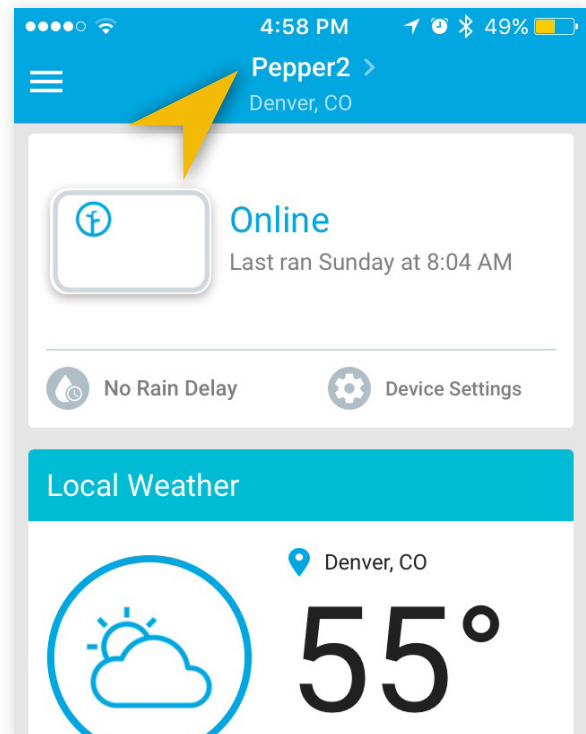

What is Rachio Remote Access?

After a homeowner shares access to their Rachio controller, Remote Access allows the technician to operate the controller from any smartphone or web browser. Whether on the road, in the office or in the client's yard, there is no need to be physically present at the controller to trigger zones or test the system.

What is Rachio Device Lookup?

Use Device Lookup to search for any shared Rachio controller. Controllers will appear in the Device Lookup screen only after they have been shared with your company Rachio account.

How do I use Rachio Device Lookup?

1. Sign in to the Rachio app using your company Rachio account information.

Username: _____

Password: _____

Tap the device name at the top of the dashboard.

How can I search for a Rachio controller using Device Lookup?

What can I do with a controller using Remote Access?

After selecting a controller, a technician can:

- View information about the controller (status, owner, and location)
- Show the device's location on a map for directions
- Switch to control the selected device