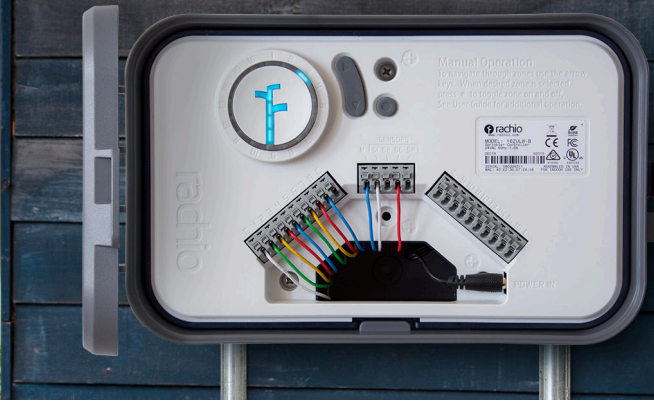

DEVICE LOOKUP QUICK REFERENCE

Rachio Remote Access and Device Lookup

After installing a Rachio Smart Sprinkler Controller and sharing access with your company, technicians can use phones or laptops to search for and operate client controllers from anywhere using Remote Access and Device Lookup.

What is Rachio Remote Access?

After a homeowner shares access to their Rachio controller, Remote Access allows the technician to operate the controller from any smartphone or web browser. Whether on the road, in the office or in the client's yard, there is no need to be physically present at the controller to trigger zones or test the system.

What is Rachio Device Lookup?

Use Device Lookup to search for any shared Rachio controller. Controllers will appear in the Device Lookup screen only after they have been shared with your company Rachio account.

What can I do with a controller using Remote Access?

After selecting a controller, a technician can:

- View information about the controller (status, owner, and location)
- Show the device's location on a map for directions
- Switch to control the selected device